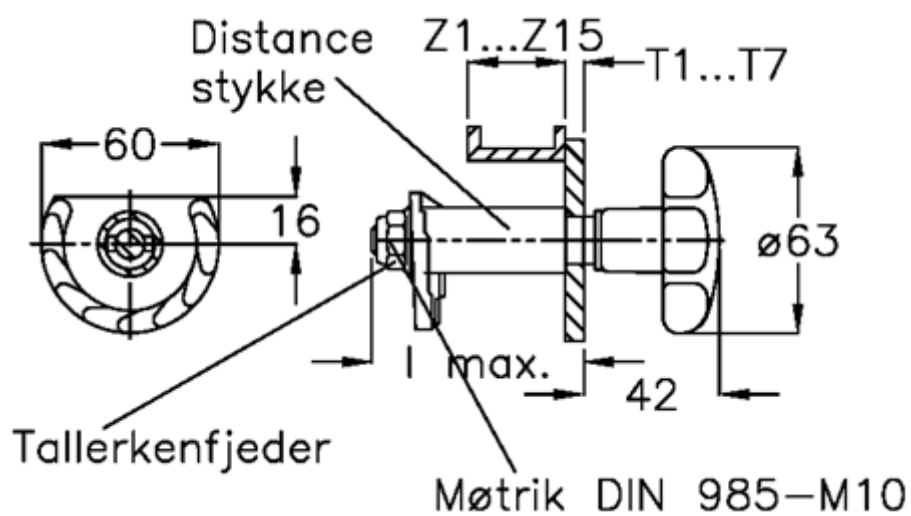

Data Sheet

Article number: 20894408

Description: E+G Door lock
GN 117-SG-T4-Z8

Measures

Cam thickness = 21-30